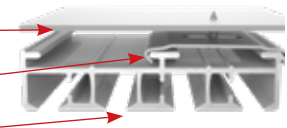

Mounting of rail in ceiling

Ceiling

Bracket

Rail