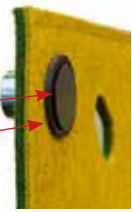

Felt - "Work in peace"

Pricelist €, ex. works
Price group B
1st October 2018

fraster

Mounting with magnets on glass

Magnet

Magnet lock

Leather ring

Mounting with Hook & Loop in rail

Rail

Panel wagon

Hook & Loop

Mounting with wire and screw

Screw in ceiling

Wire

Adjusting wire length

Metalbar i top and bottom

Mounting with wire and rail

Rail

Wire with hook

Adjusting wire length

Metalbar i top and bottom

Mounting with wire and eyelet magnet

Eyelet magnet

Wire with hook