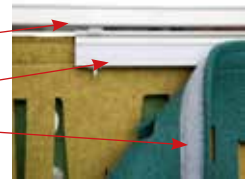

Felt - "Work in peace"

Pricelist €, ex. works
Price group B
1st October 2018

fraster

Mounting with magnets on glass

Magnet

Magnet lock

Leather ring

Mounting with Hook & Loop in rail

Rail

Panel wagon

Hook & Loop

Mounting with wire and screw

Screw in ceiling

Wire

Adjusting wire length

Metalbar i top and bottom