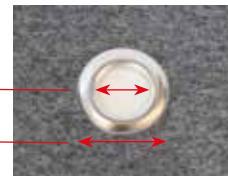

Mounting with wire and rail

Rail

Wire with hook

Adjusting wire length

Metalbar i top and bottom

Mounting with wire and eyelet magnet

Eyelet magnet

Wire with hook

Adjusting wire length

Metalbar i top and bottom

Mounting with grommets

Number and placement of grommets defined by customer

Ø25 mm
(1inch)

Ø45 mm
(1,77inch)

Mounting of rail in ceiling

Ceiling