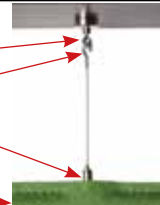

Rail

Panel wagon

Hook & Loop

Mounting with wire and screw

Screw in ceiling

Wire

Adjusting wire length

Metalbar i top and bottom

Mounting with wire and rail

Rail

Wire with hook

Adjusting wire length

Metalbar i top and bottom

Mounting with wire and eyelet magnet

Eyelet magnet

Wire with hook

Adjusting wire length

Metalbar i top and bottom

Mounting with grommets

Number and placement of grommets defined by customer

Ø25 mm
(1inch)

Ø45 mm
(1,77inch)

Mounting of rail in ceiling

Ceiling